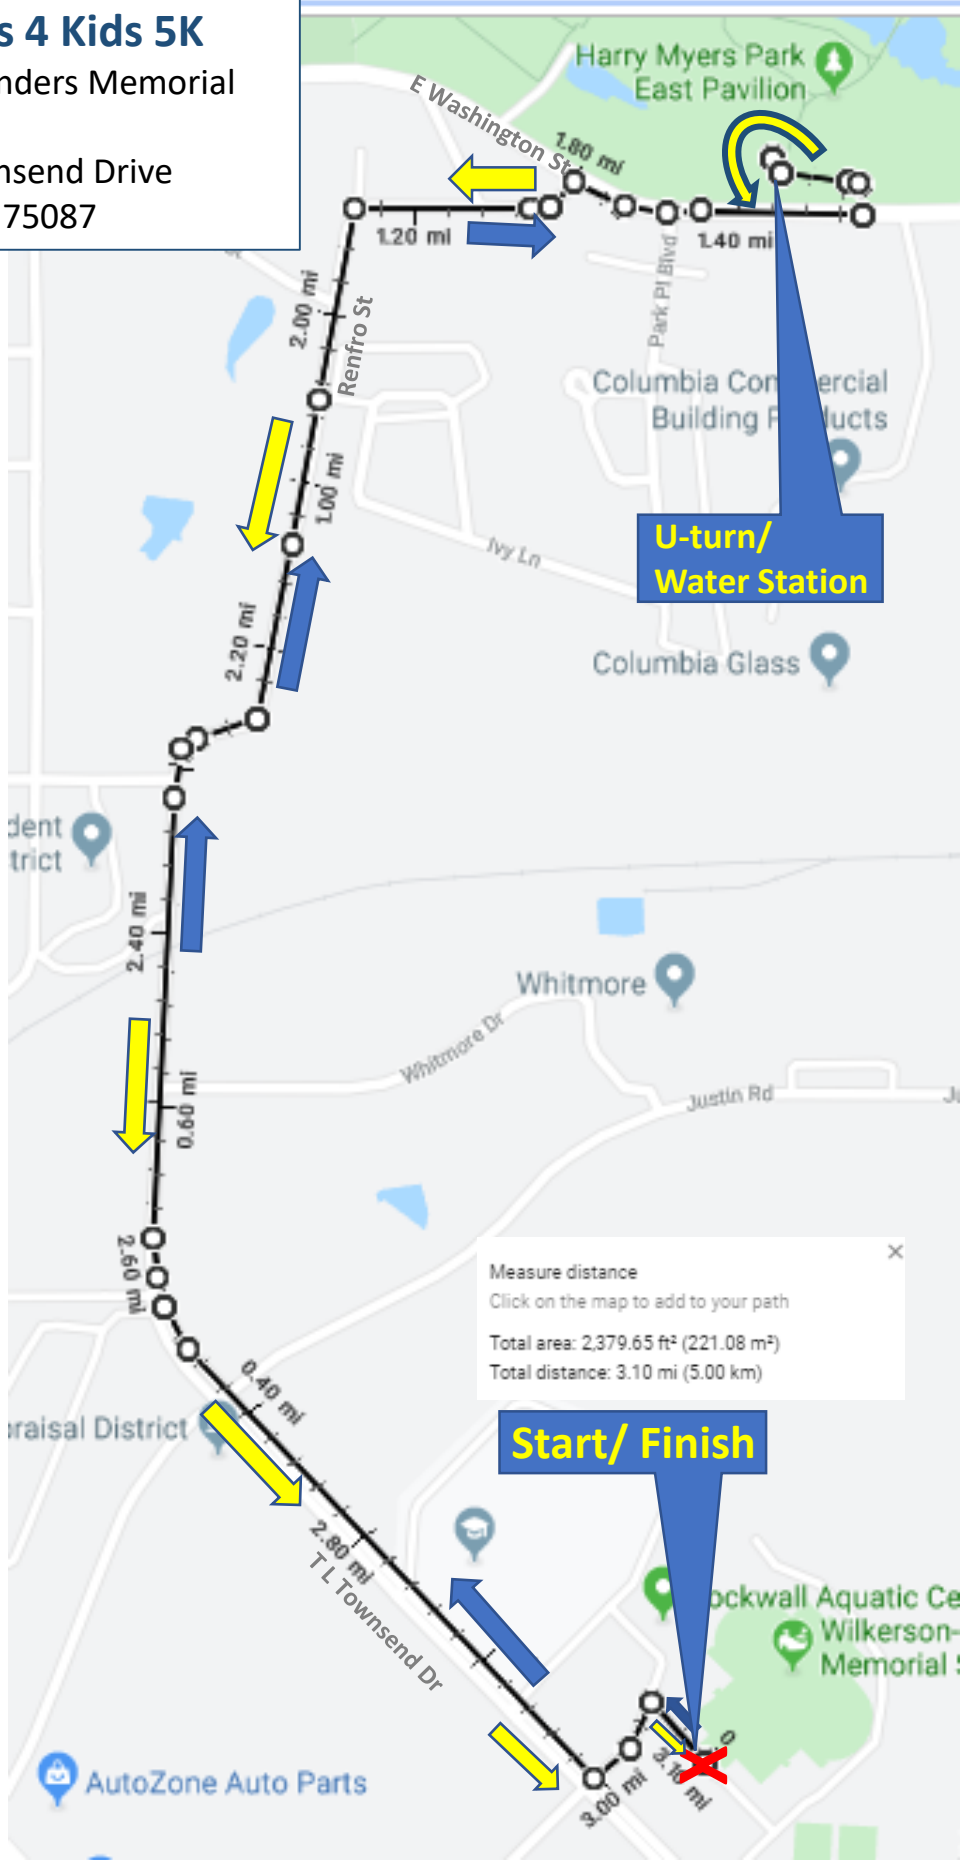

Santa Cops 4 Kids 5K

Wilkerson-Sanders Memorial
Stadium
1201 T L Townsend Drive
Rockwall, TX, 75087

U-turn/
Water Station

Measure distance
Click on the map to add to your path
Total area: 2,379.65 ft² (221.08 m²)
Total distance: 3.10 mi (5.00 km)

Start/ Finish